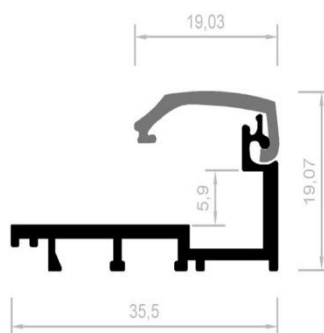

SKL PLUS SP. Z O.O.
ul. Błażeja 70D / 61-608 Poznań, Poland
VAT No. / NIP: PL9721195168 / REGON: 301067675 / KRS: 0000334391
export@crystal-panel.com / mobile: +48 61 824 27 81 / www.crystal-panel.com