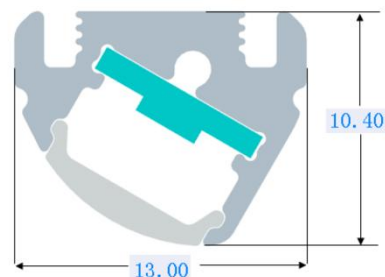

TECHNICAL DATA SHEET

Magnetic lamp CPSLIM13

Maximum size [mm]	2100 mm
Color	Anodized
Accessories	1. end cap with opening for wire 2. end cap closed 3. magnets
Installation	1. magnetic 2. adhesive foam tape 3. clips
Voltage [V]	12 / 24 (5V please contact our consultant)
Current [A]	1250 mA/ $\pm 10\%$ at 12V
Output Power [W]	15 /m $\pm 10\%$ at 12V
Color temperature	3000, 4000, 5000, 6500, 7000, 10.000K
Beaming angle	30°