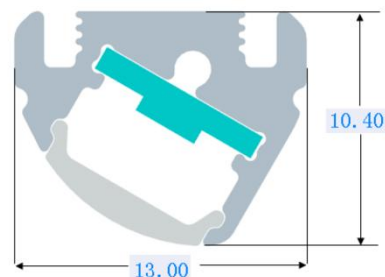

TECHNICAL DATA SHEET

Magnetic lamp CPSLIM13

| | |
|--------------------------|---|
| Maximum size [mm] | 2100 mm |
| Color | Anodized |
| Accessories | 1. end cap with opening for wire 2. end cap closed 3. magnets |
| Installation | 1. magnetic 2. adhesive foam tape 3. clips |
| Voltage [V] | 12 / 24 (5V please contact our consultant) |
| Current [A] | 1250 mA/ $\pm 10\%$ at 12V |
| Output Power [W] | 15 /m $\pm 10\%$ at 12V |
| Color temperature | 3000, 4000, 5000, 6500, 7000, 10.000K |
| Beaming angle | 30° |