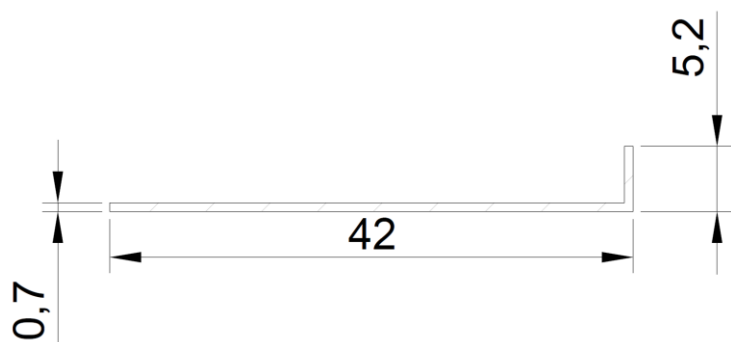

TECHNICAL DATA SHEET
PROFILE CPA 38 - Radiator

Radiator for self-assembly of the Crystal Panel Led.

Length [mm]	42
Height [mm]	5,2
Thickness [mm]	0,7
Material	Aluminium
Color	Anoda