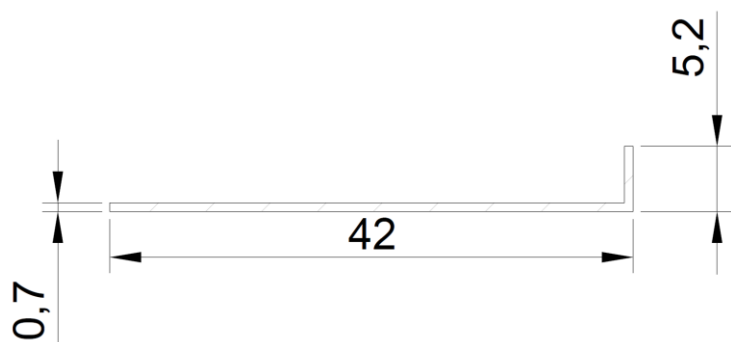

TECHNICAL DATA SHEET  
**PROFILE CPA 38 - Radiator**

*Radiator for self-assembly of the Crystal Panel Led.*

<b>Length [mm]</b>	42
<b>Height [mm]</b>	5,2
<b>Thickness [mm]</b>	0,7
<b>Material</b>	Aluminium
<b>Color</b>	Anoda