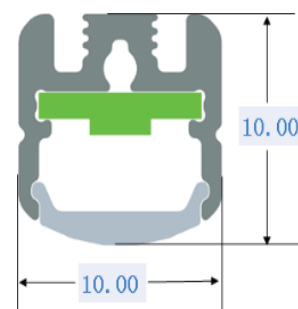

## Magnetic lamp CPSLIM10

<b>Maximum size [mm]</b>	2100 mm
<b>Color</b>	Anodized
<b>Accessories</b>	1. end cap with opening for wire 2. end cap closed 3. magnets
<b>Installation</b>	1. magnetic 2. Adhesive foam tape 3. clips
<b>Voltage [V]</b>	12 / 24 (5- please contact with our consultant)
<b>Current [A]</b>	1250 /mb $\pm$ 10% at 12V
<b>Output Power [W]</b>	15 /mb $\pm$ 10% przy 12V
<b>Color temperature [K]</b>	3000, 4000, 5000, 6500, 7000, 10.000
<b>Beaming angle</b>	120°